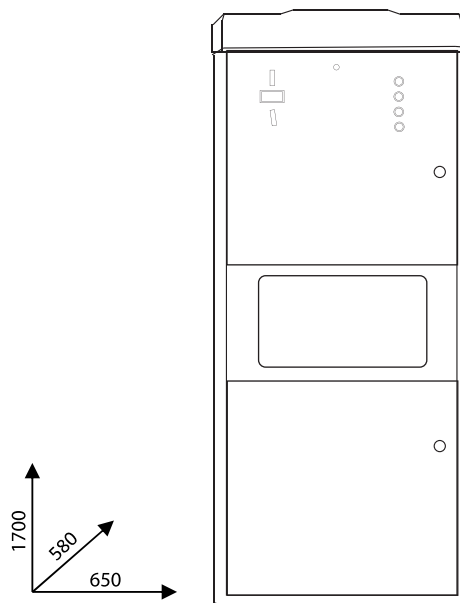

TEAR PAPER dispenser:

Code	Model	Volt	Power	Weight
CW20PRP	Pro Roll PAPER	230	400 watt	90 Kg

SYNTHETIC LEATHER dispenser:

Code	Model	Volt	Power	Weight
CW20PRS	Pro Roll SKIN	230	400 watt	90 Kg

PRE-MOISTENED CLOTH DISPENSER:

Code	Model	Volt	Power	Weight
CW20PRW	PRO ROLL TNT WET	230	600 watt	100 Kg

Optional on request:

Remote management cod. CLOUD
LED lighting kit cod. LE
Stainless steel cover cod. CIS
Safety bars cod. BSS
Card reader (cashless) cod. PK
Coin acceptor protection cod. PG
Antifreeze kit cod. AN