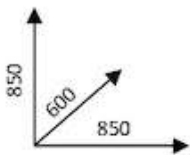

# HYDROMAT

Lavatappeti , Mat Wash , Teppichreiniger , Lave Tapis , Lava Alfombras

● = Standard

● = Optional

Code	Model	Volt	Power	Rpm	Brush Length	Water	Quick brush removal	Tank	Kg
CW0523000	Hydromat 230	230	750 W	700	660 mm	2 Lt/min	✓	5 Lt	75
CW0540000	Hydromat 400	400+N	750 W	700	660 mm	2 Lt/min	✓	5 Lt	75