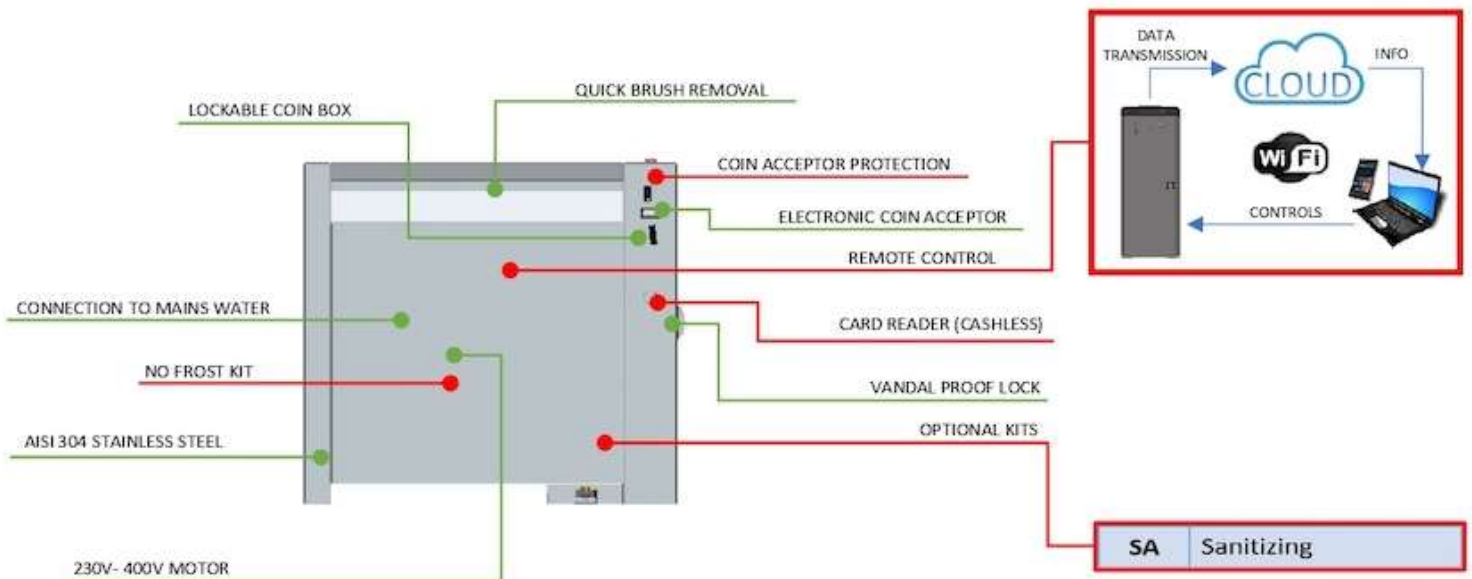

# HYDROMAT

Lavatappeti , Mat Wash , Teppichreiniger , Lave Tapis , Lava Alfombras

● = Standard

● = Optional

Code	Model	Volt	Power	Rpm	Brush Length	Water	Quick brush removal	Tank	Kg
CW0523000	Hydromat 230	230	750 W	700	660 mm	2 Lt/min	✓	5 Lt	75
CW0540000	Hydromat 400	400+N	750 W	700	660 mm	2 Lt/min	✓	5 Lt	75