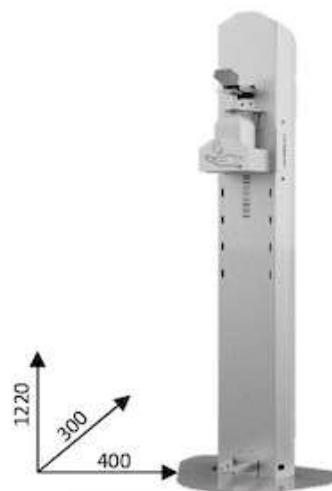

AP13AM00

Hand sanitizing
station w/pedal