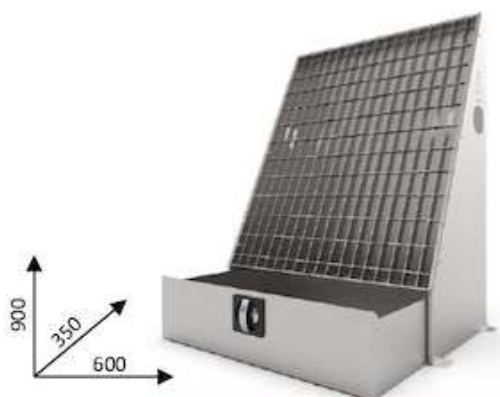

CW12SPROLL

Leather Wringer  
Roller

CW11BAT00

PULIMAT  
Mat Beater

AP13AM00

Hand sanitizing  
station w/pedal